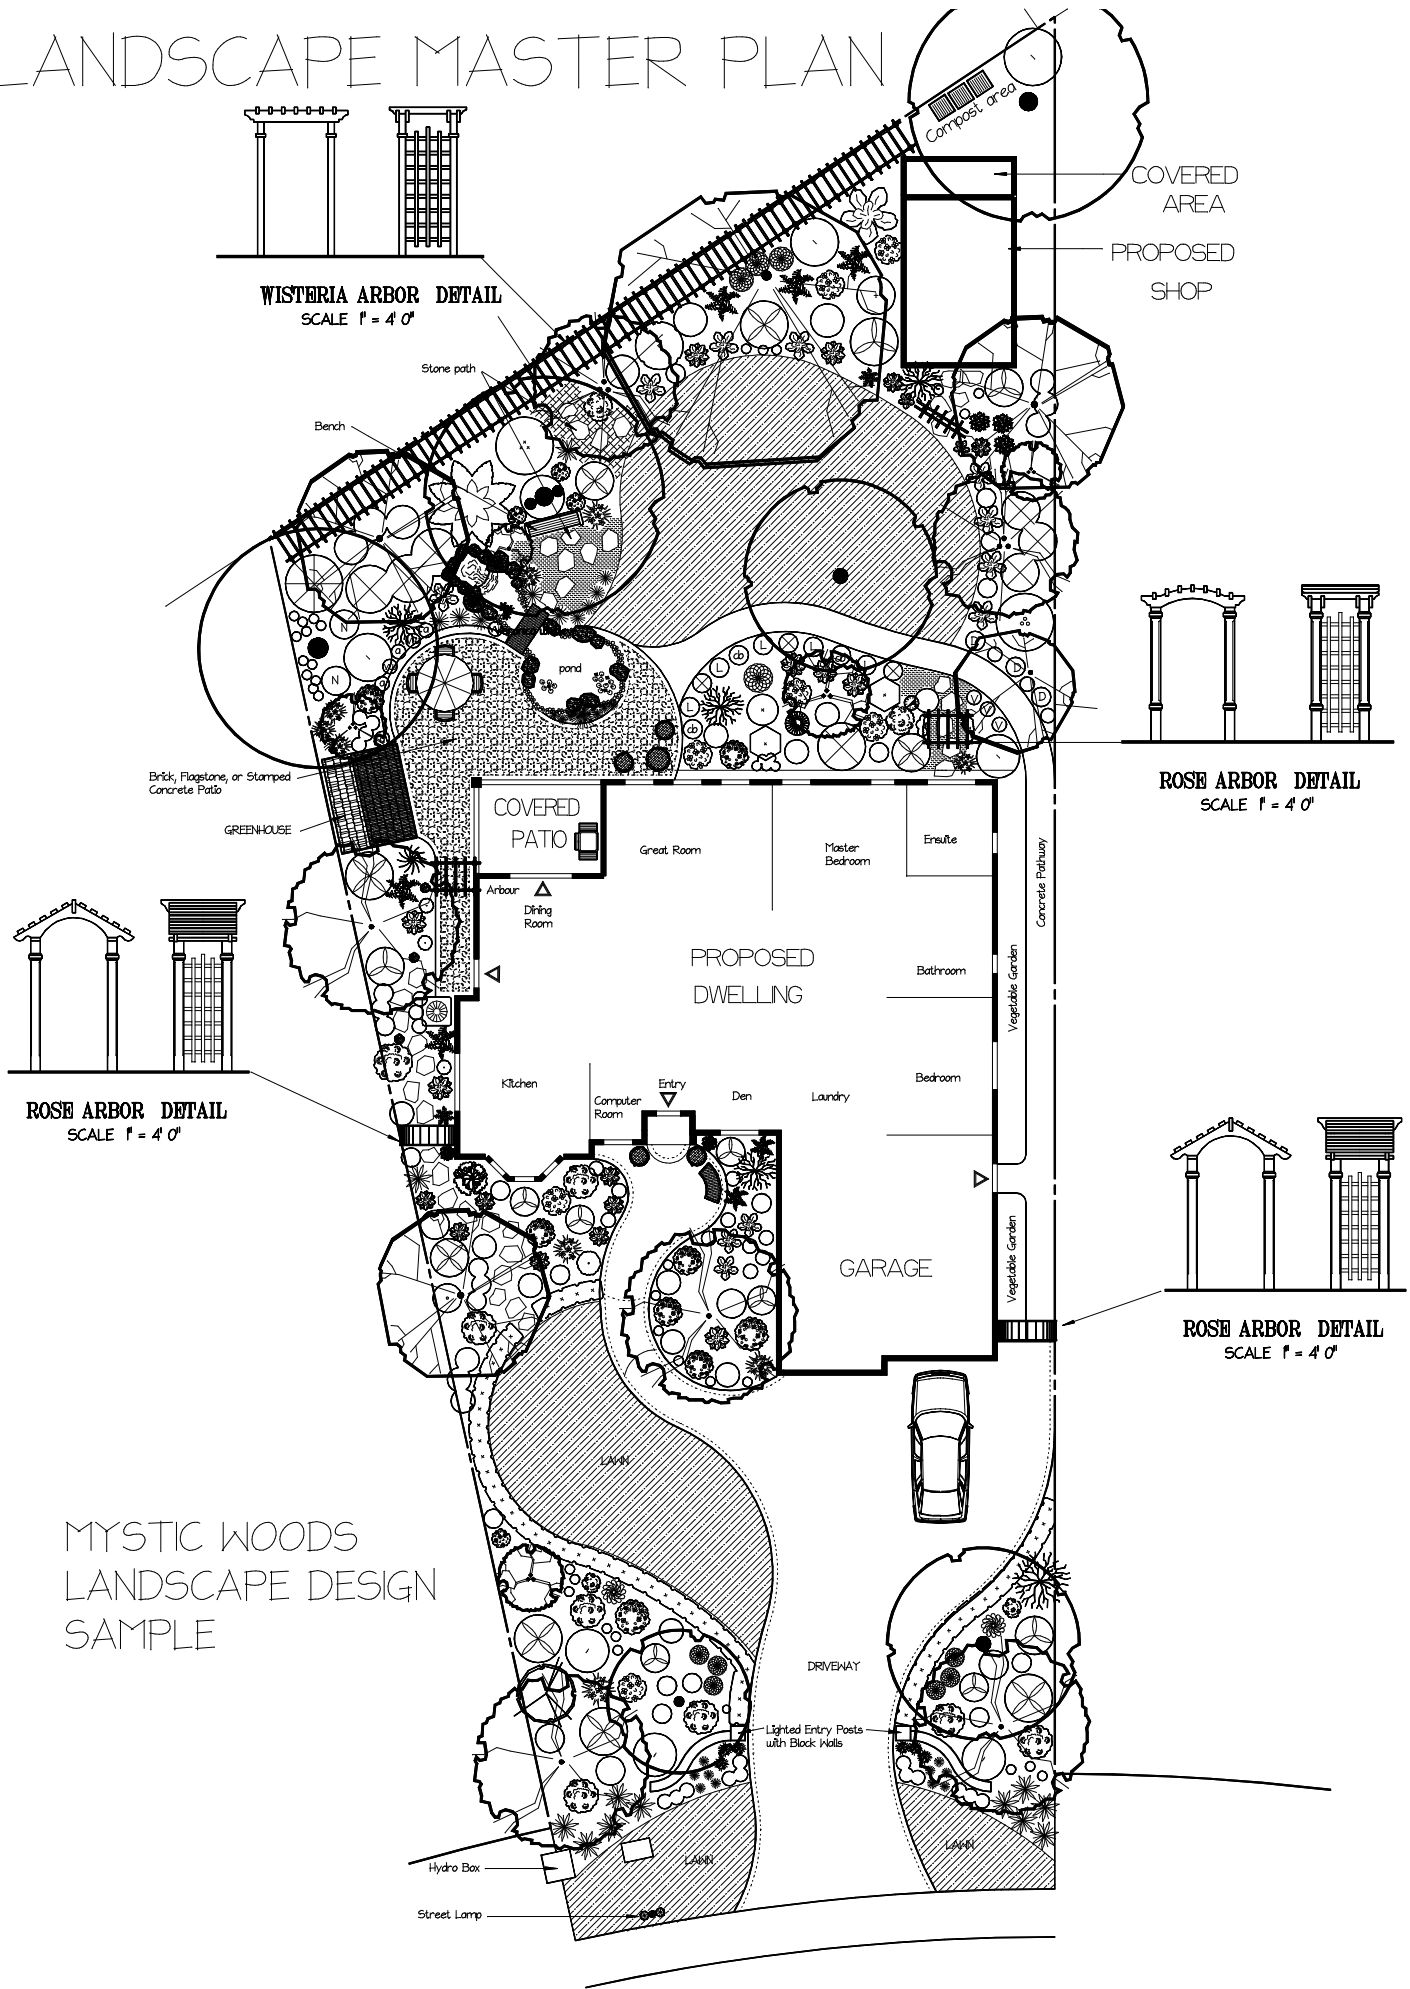

# LANDSCAPE MASTER PLAN

WISTERIA ARBOR DETAIL  
SCALE 1" = 4' 0"

COVERED AREA  
PROPOSED SHOP

ROSE ARBOR DETAIL  
SCALE 1" = 4' 0"

ROSE ARBOR DETAIL  
SCALE 1" = 4' 0"

ROSE ARBOR DETAIL  
SCALE 1" = 4' 0"

MYSTIC WOODS  
LANDSCAPE DESIGN  
SAMPLE